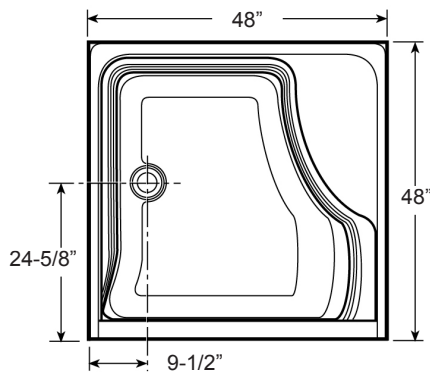

Bonaire™ 4848 Shower Base

model number: DR52 (LH),
EU20 (RH)

exterior dimensions:
48" L x 48" W x 24-1/2" H

Bonaire™ 4848 Shower Base

Model: DR52 and EU20

Ordering Information

Product Code

DR52 Bonaire™ 4848 Shower Base, Left Hand
EU20 Bonaire™ 4848 Shower Base, Right Hand

PRODUCT SPECIFICATIONS AND AVAILABILITY ARE SUBJECT TO CHANGE WITHOUT NOTICE

Specifications

Overall Dimensions

48" L x 48" W x 24-1/2" H
(1219 mm L x 1219 mm W x 622 mm H)

Product Weight

66 lb (30 kg)

Floor Loading

32 lb/ft² (156 kg/m²)

Bonaire™ 4848 Shower base, Left Hand (DR52)

SIDE VIEW

END VIEW